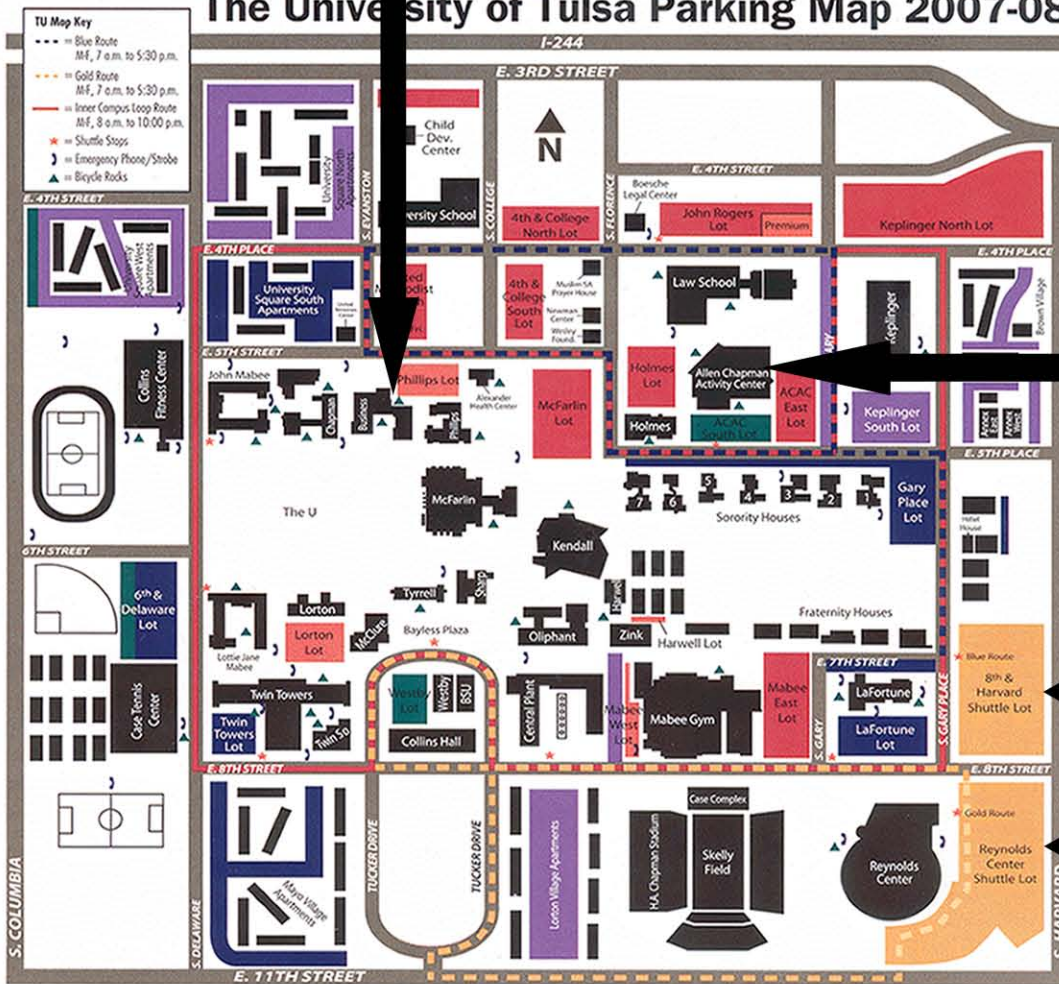

Business Administration Hall

The University of Tulsa Parking Map 2007-08

Allen Chapman Activity Center

Park in one of these lots and catch the TU Shuttle. Tell your driver you want to go to Business Administration Hall.

Note: Shuttle routes will be expanded following the completion of street construction projects.